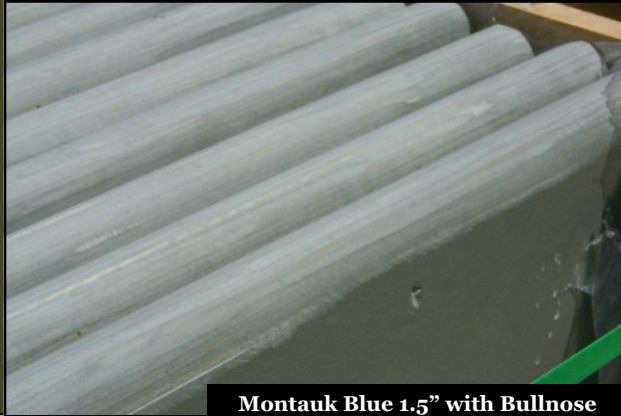

Coping, Sills, Hearths, Mantels, Heavy Steps 2010

Montauk Blue 1.5" with Bullnose

Rainbow 2" Treads

Arcadian Granite™ heavy steps

Brownstone 2" +/-

Bluestone Heavy Steps

40 Rolling Rock Road
 Boyertown, PA 19512
 Phone: (610) 987-6226
 Website: www.rollrock.com

Oakmont & Beech Mtn. H.S.

Please consult a sales rep for specifics on each item.

Château Limestone Heavy Steps

Barn Stone Heavy Steps
 (16" W x 48" L x 6" T)

Seneca Limestone® Crème Heavy Steps

Oakmont™ heavy steps