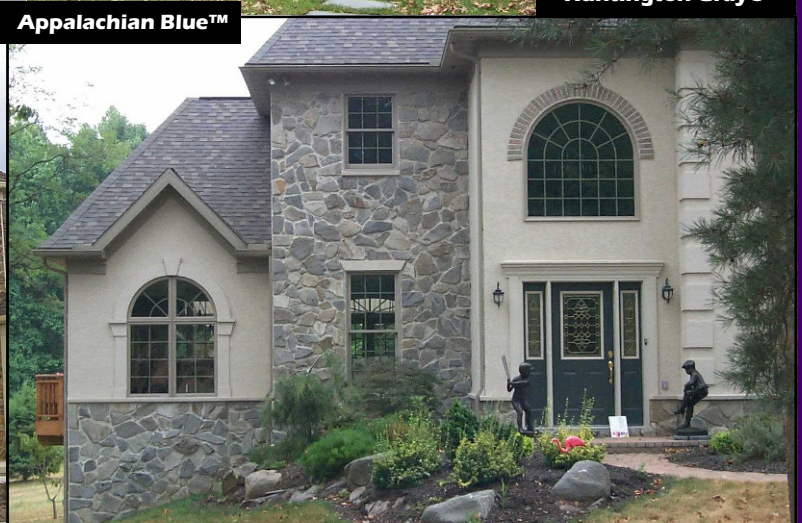

2010 Thin Veneer, Natural Stone & Brick

Trailhead™

Huntington Gray®

Mountain Fieldstone™

Appalachian Blue™

Seabed™

Englishpub™

Blueriver™