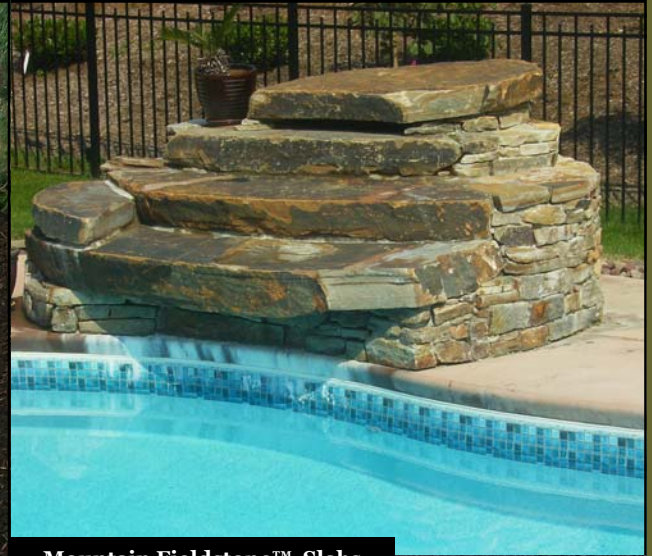

Landscape Slabs 2010

Alverson Limestone™ Castle Steps

Mountain Fieldstone™ Slabs

Chaumont Rustic™ Slabs

Laurel Limestone™ Slabs

Seneca Limestone® Crème Slabs

Seneca Limestone® Silver Slabs

40 Rolling Rock Road
Boyertown, PA 19512
Phone: (610) 987-6226
Website: www.rollrock.com

Harvest Gold™ Limestone Slabs

160 lbs. Per Cu. Ft average weight

Rock Garden & Landscape Boulders Estimating Guide

1 Cu.Ft. = 160 lbs. ± ▪ 12 Cu.Ft. = 1 Ton ± ▪ All geologies vary in weight.

Chaumont Rustic Quartzite™ Slabs