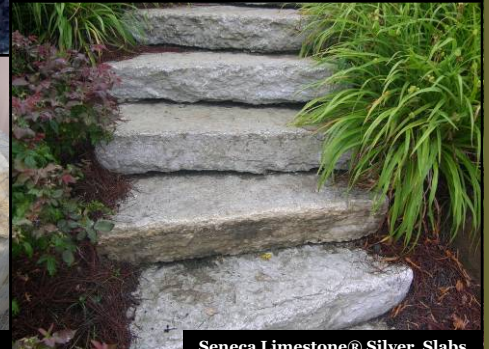

Landscape Slabs 2010

Alverson Limestone™ Castle Steps

Mountain Fieldstone™ Slabs

Chaumont Rustic™ Slabs

Laurel Limestone™ Slabs

Seneca Limestone® Crème Slabs

Seneca Limestone® Silver Slabs

40 Rolling Rock Road
Boyertown, PA 19512
Phone: (610) 987-6226
Website: www.rollrock.com

Harvest Gold™ Limestone Slabs

160 lbs. Per Cu. Ft average weight

Rock Garden & Landscape Boulders Estimating Guide

1 Cu.Ft. = 160 lbs. ± ▪ 12 Cu.Ft. = 1 Ton ± ▪ All geologies vary in weight.

Chaumont Rustic Quartzite™ Slabs