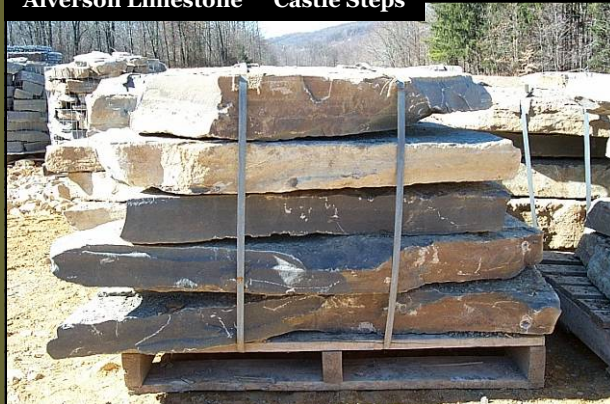

Landscape Slabs 2010

Alverson Limestone™ Castle Steps

Mountain Fieldstone™ Slabs

Chaumont Rustic™ Slabs

Laurel Limestone™ Slabs

Seneca Limestone® Crème Slabs

Seneca Limestone® Silver Slabs

40 Rolling Rock Road
Boyertown, PA 19512
Phone: (610) 987-6226
Website: www.rollrock.com

Harvest Gold™ Limestone Slabs

160 lbs. Per Cu. Ft average weight

Rock Garden & Landscape Boulders Estimating Guide

1 Cu.Ft. = 160 lbs. ± ▪ 12 Cu.Ft. = 1 Ton ± ▪ All geologies vary in weight.

Chaumont Rustic Quartzite™ Slabs