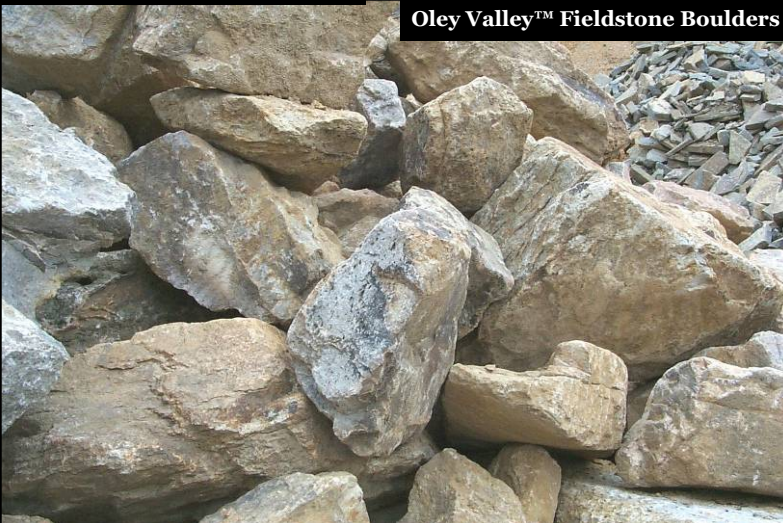

Chaumont Rustic Boulders